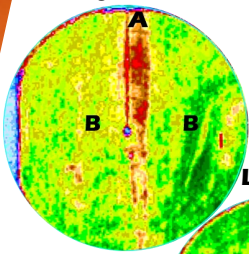

Actionable Imagery

Gain an advantage over your crop

Imagery insights lead to actions that improve efficiency, protect crops, and strengthen ROI

Monitor Input Trials

Early Season

Late Season

Hybrid B outperformed Hybrid A

In Season NDVI Imagery can show you changes in your crop up to **TWO WEEKS** before it is visible to the naked eye. Utilize that head start to be proactive in your management decisions.

Problem Monitoring

Well Dropping Off
June 25, 2013

New Nozzle Package
July 21, 2013

Reduced Yield Loss
Aug. 4, 2013

Easily ground truth the imagery using the Landscout App to navigate to areas of concern in the field.

In Season Yield Map NDVI Image June 22, 2015