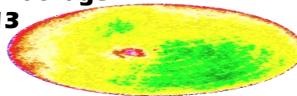

New Nozzle Package
July 21, 2013