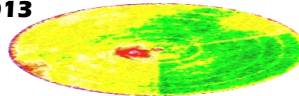

Problem Monitoring

Well Dropping Off
June 25, 2013