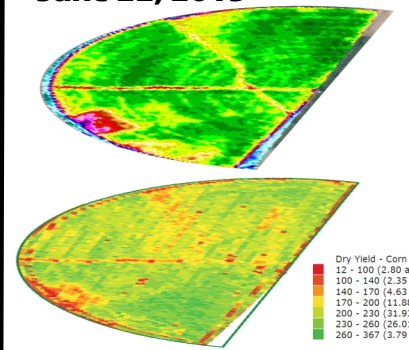

Actionable Imagery

Gain an advantage over your crop

Imagery insights lead to actions that improve efficiency, protect crops, and strengthen ROI

Monitor Input Trials

Early Season

Late Season

Hybrid B outperformed Hybrid A

In Season NDVI Imagery can show you changes in your crop up to **TWO WEEKS** before it is visible to the naked eye. Utilize that head start to be proactive in your management decisions.

Problem Monitoring

Well Dropping Off
June 25, 2013

New Nozzle Package
July 21, 2013

Reduced Yield Loss
Aug. 4, 2013

Easily ground truth the imagery using the Landscout App to navigate to areas of concern in the field.

In Season Yield Map NDVI Image June 22, 2015