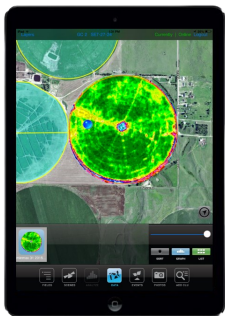

Actionable Imagery

Gain an advantage over your crop

Imagery insights lead to actions that improve efficiency, protect crops, and strengthen ROI

Monitor Input Trials

Early Season

Late Season

Hybrid B outperformed Hybrid A

In Season NDVI Imagery can show you changes in your crop up to **TWO WEEKS** before it is visible to the naked eye. Utilize that head start to be proactive in your management decisions.

Problem Monitoring

Well Dropping Off
June 25, 2013

New Nozzle Package
July 21, 2013

Reduced Yield Loss
Aug. 4, 2013

Easily ground truth the imagery using the Landscout App to navigate to areas of concern in the field.

In Season Yield Map NDVI Image June 22, 2015