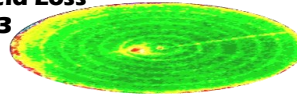

In Season NDVI Imagery can show you changes in your crop up to **TWO WEEKS** before it is visible to the naked eye. Utilize that head start to be proactive in your management decisions.

Problem Monitoring

Well Dropping Off
June 25, 2013

New Nozzle Package
July 21, 2013

Reduced Yield Loss
Aug. 4, 2013

Easily ground truth the imagery using the Landscout App to navigate to areas of concern in the field.

In Season Yield Map NDVI Image June 22, 2015