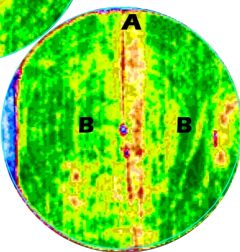

Actionable Imagery

Gain an advantage over your crop

Imagery insights lead to actions that improve efficiency, protect crops, and strengthen ROI

Monitor Input Trials

Early Season

Late Season

Hybrid B outperformed Hybrid A

In Season NDVI Imagery can show you changes in your crop up to **TWO WEEKS** before it is visible to the naked eye. Utilize that head start to be proactive in your management decisions.

Problem Monitoring

Well Dropping Off
June 25, 2013

New Nozzle Package
July 21, 2013

Reduced Yield Loss
Aug. 4, 2013

Easily ground truth the imagery using the Landscout App to navigate to areas of concern in the field.

In Season Yield Map NDVI Image June 22, 2015