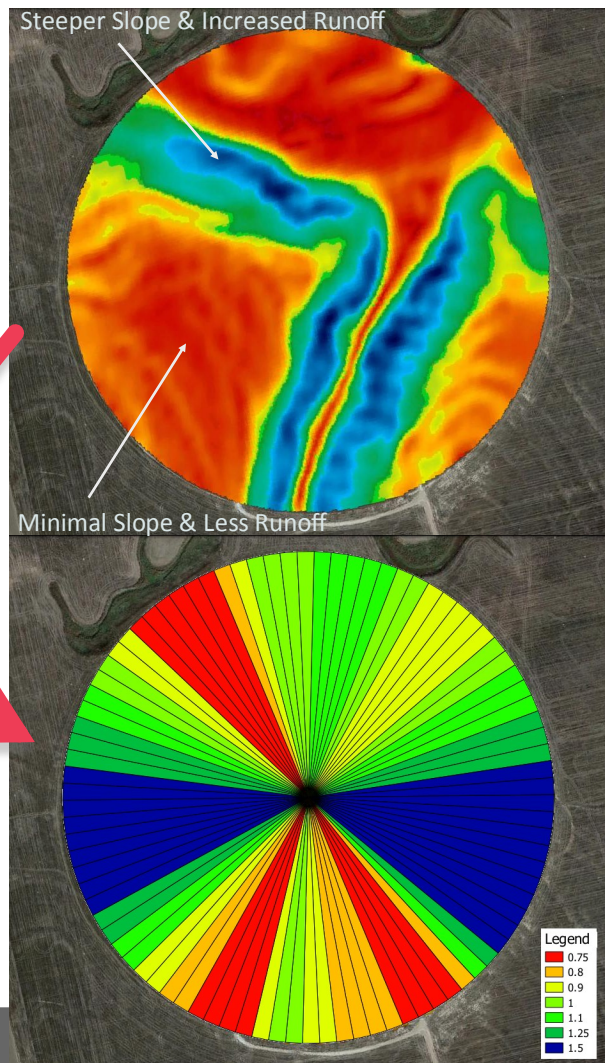

Variable Rate Irrigation

WATER FOR THE FUTURE, CROPS FOR TOMORROW

Variable Rate Irrigation recs are designed by our team of Agronomists and Precision Ag Specialists. Pair this with our weekly field scouting service (satellite imagery included) and we provide a turnkey solution built to ensure success, all season long.

- **ENHANCE WATER USE**
- **OPTIMIZE PUMPING COSTS**
- **PREVENT “DOUBLE-WATERING” WHERE PIVOTS OVERLAP**
- **IMPROVE UNIFORMITY**
- **CREATE MULTIPLE R_x'S FOR SEASONAL CHANGES**
- **USE YOUR CURRENT SPRINKLER PACKAGE**
- **MONITOR IRRIGATION DECISIONS**